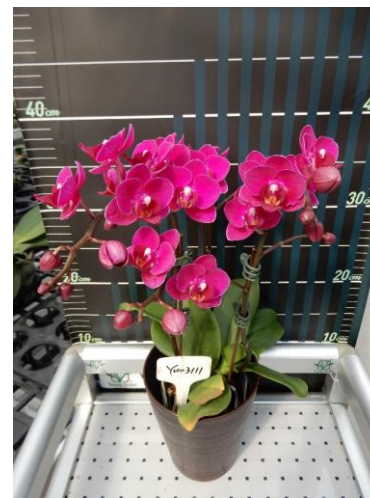

YH03111

Phal. Younghome Sky

ELISA : Free

Grade : T +

Pot Size		Plant Height	Leaf Span	Flower Size	Flower Count	Double Stem Rate
EU	US					
6 cm	2"	29 cm	16 cm	4 cm	5 x 2	
9 cm	3"	39 cm	19.5 cm	4 cm	18 ~ 19 x 2	
12 cm	5"	39 ~ 40 cm	23 cm	4.5 cm	8 ~ 10 x 3	

6 cm

12 cm