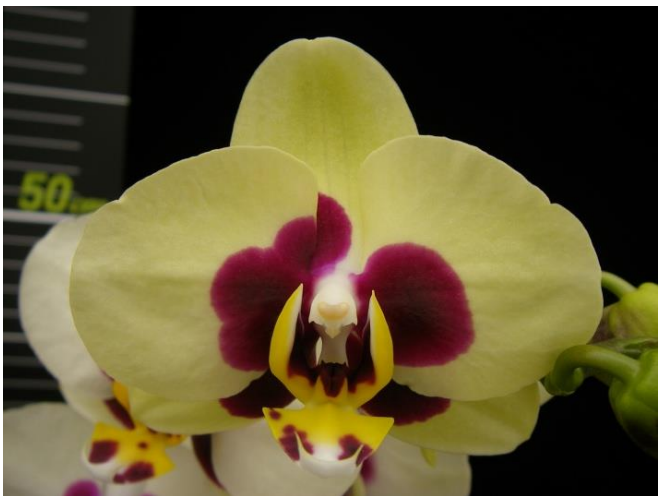

P9603

Phal. Chuen Yuan Panda 春源熊貓

ELISA : Free

Grade : A

Pot Size		Plant Height	Leaf Span	Flower Size	Flower Count	Double Stem Rate
EU	US					
12 cm	5"	45 ~ 50 cm	30 cm	7.5 cm	8 ~ 12 x 2	80%

12 cm