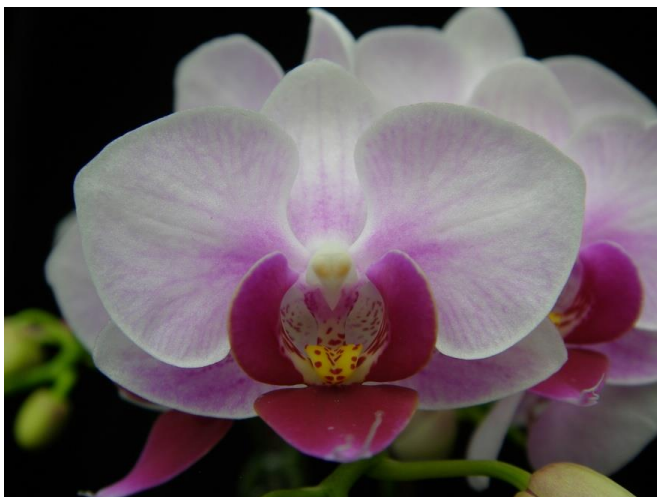

**YH0386**

**Phal. Younghome Pink Panther 永宏頑皮豹**

ELISA : Free

Grade : T+

Pot Size		Plant Height	Leaf Span	Flower Size	Flower Count	Double Stem Rate
EU	US					
6 cm	2"	25 cm	19 cm	5 cm	6 ~ 12 x 2	
9 cm	3"	40 cm	24 cm	5 cm	18 ~ 25 x 2	