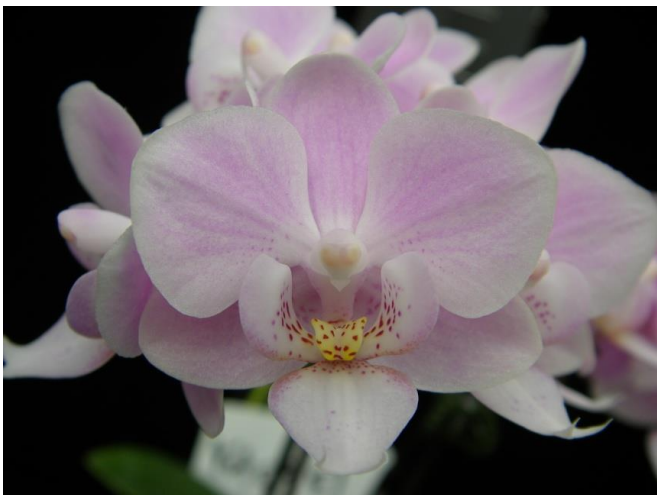

YH0351

Phal. Younghome Pico

ELISA : Free

Grade : T+

Pot Size		Plant Height	Leaf Span	Flower Size	Flower Count	Double Stem Rate
EU	US					
6 cm	2"	25 ~ 30 cm	26 cm	3.5 cm	7 ~ 8 x 2	
9 cm	3"	35 cm	28 cm	3.5 cm	33	

6 cm