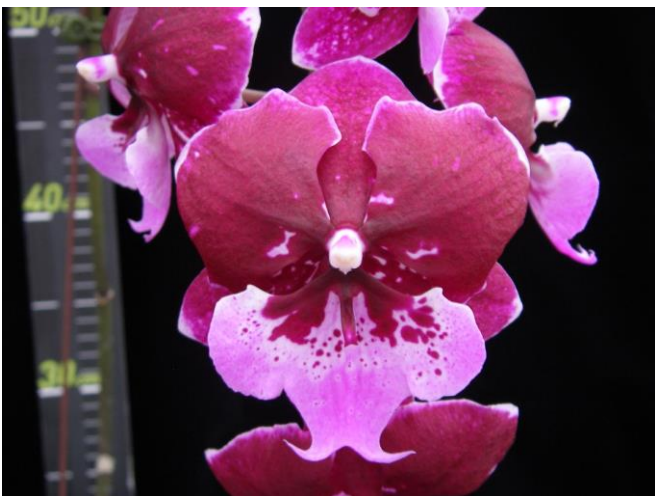

LD256

Phal. Chia Shing Hot Kiss 嘉薰熱吻

ELISA : Free

Grade : A

Pot Size		Plant Height	Leaf Span	Flower Size	Flower Count	Double Stem Rate
EU	US					
12 cm	5"	55 cm	40 cm	8.5 cm	8 ~ 9 x 2	
15 cm	6"	65 cm	43 cm	9 cm	13 x 2	