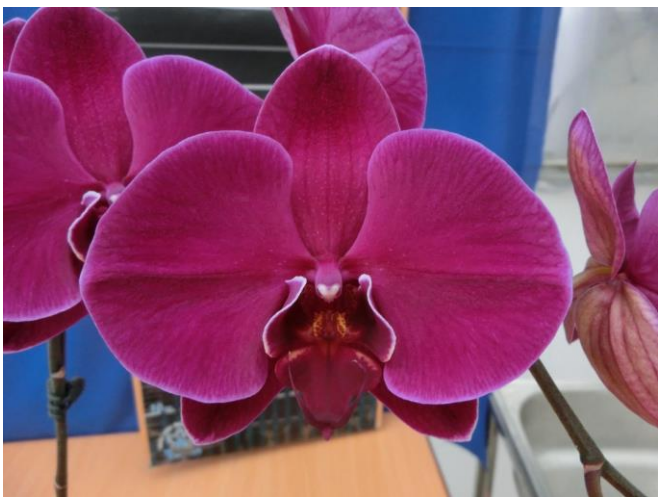

2E147

**Phal. Lianher Supper Red** 聯合超級紅

ELISA : Free

Grade : T+

Pot Size		Plant Height	Leaf Span	Flower Size	Flower Count	Double Stem Rate
EU	US					
12 cm	5"	50 ~ 62 cm	28 cm	10 cm	8 ~ 9 x 2	

12 cm